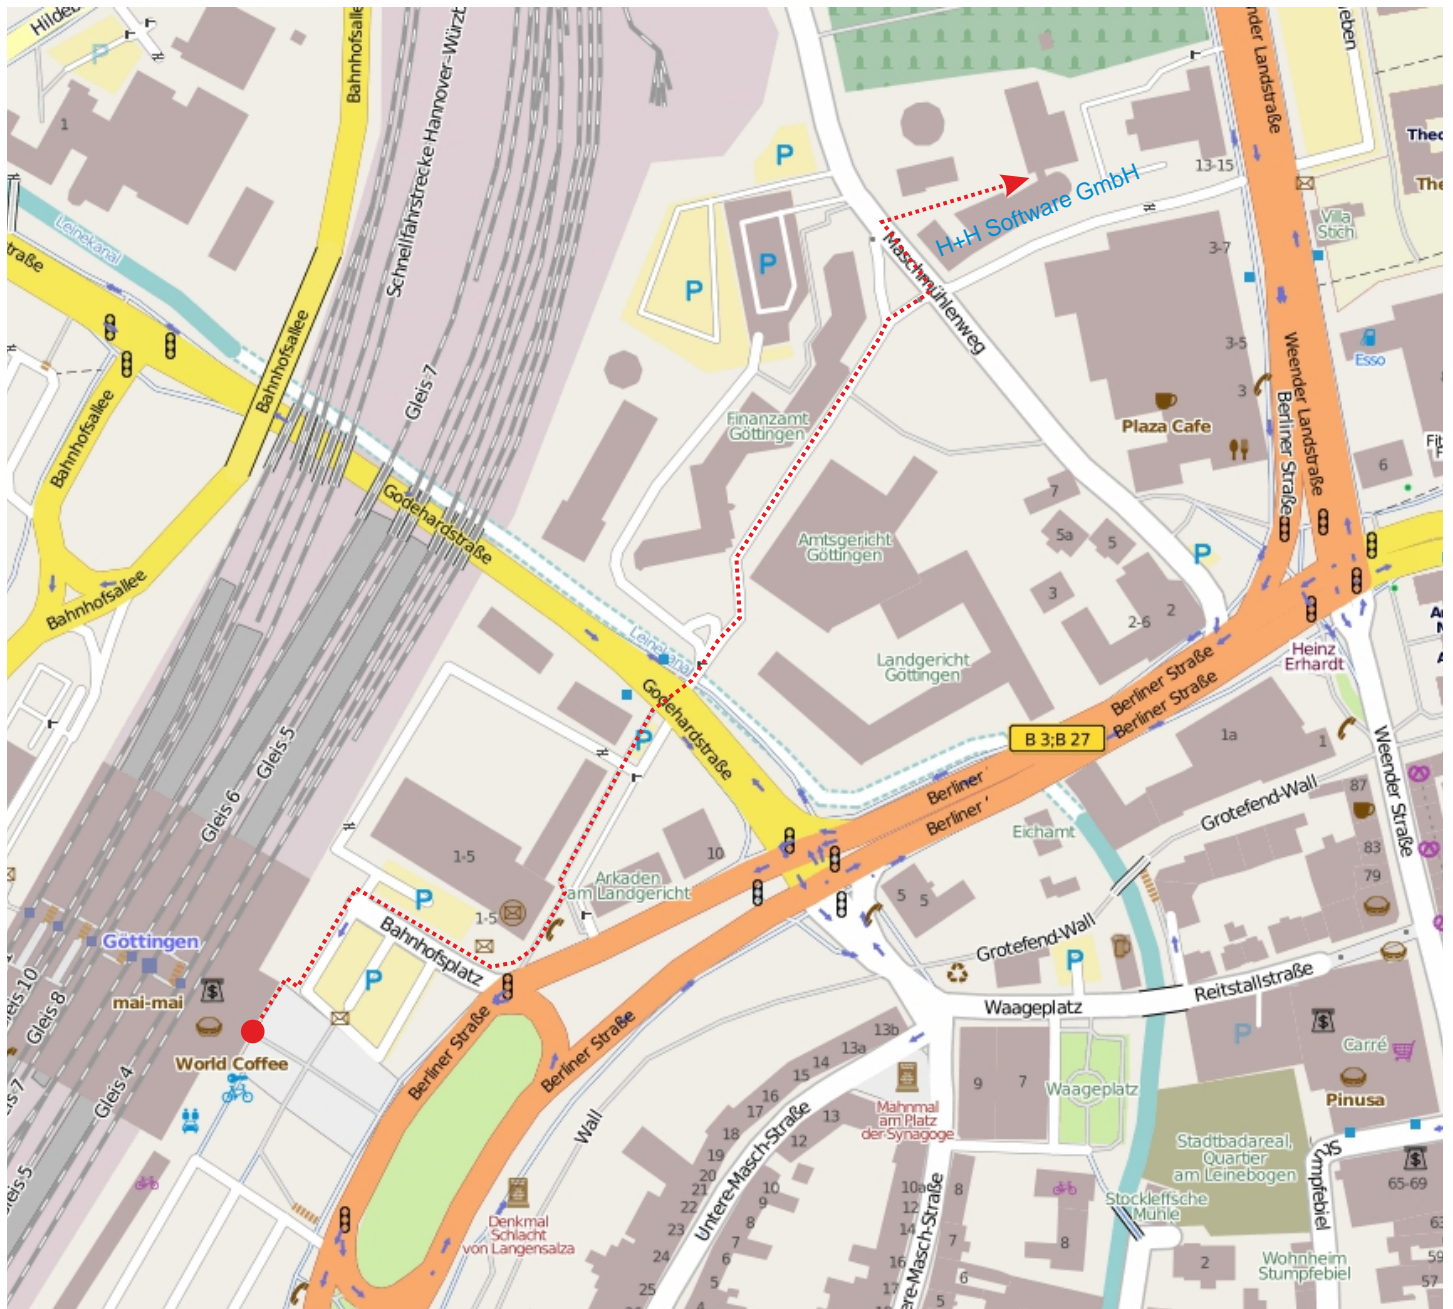

Directions Central Station Göttingen — H+H Software GmbH

Duration 5-8 minutes

Quelle: OpenStreetMap